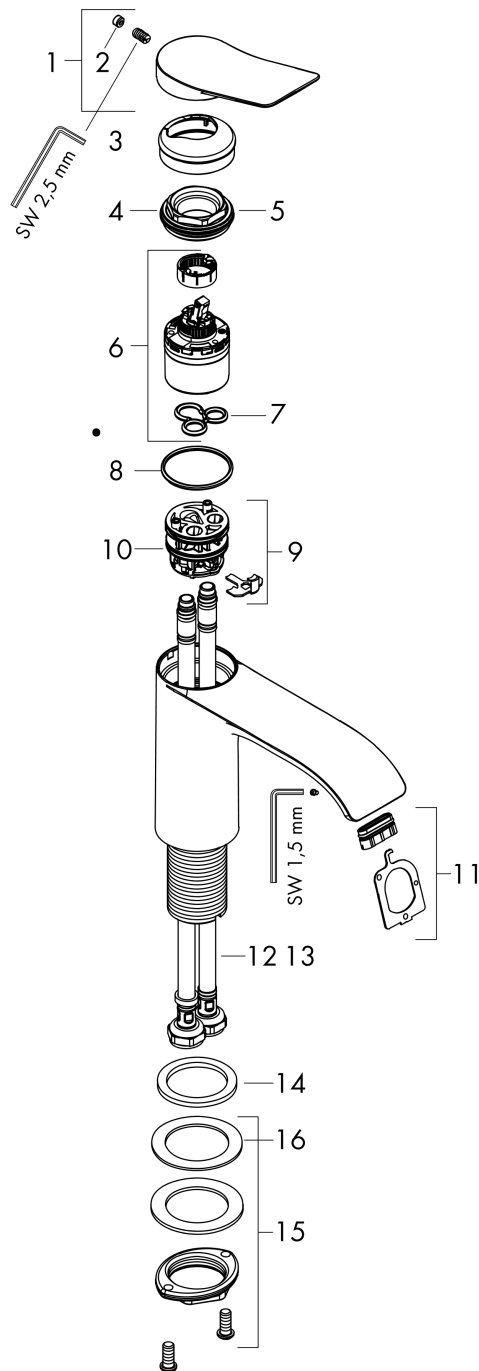

##### product features

- ComfortZone 80
- projection: 133 mm
- spout height: 80 mm
- spray type: WaterfallStream
- maximum flow rate at 3 bar: 5 l/min
- ceramic cartridge
- temperature limitation adjustable
- suitable for continuous flow water heaters
- connection type: G 3/8 connections
- connection dimension: DN15

#### Scale drawing

#### Flowchart

**Vivenis**  
**Single lever basin mixer 80 without waste set**  
 Surfaces: **Chrome** Article Number: **75012000**

**Exploded Drawing**

Year of production: >06/21

**Vivenis****Single lever basin mixer 80 without waste set**Surfaces: **Chrome** Article Number: **75012000****Spare part list**

Year of production: &gt;06/21

Pos.	Description	Article Number	Price	PU
1	handle	94277000	€ 57,12	1
2	screw cover	93735460	€ 8,45	1
3	escutcheon	94027000	€ 22,37	1
4	nut	93995000	€ 22,37	1
5	O-ring 35x1,5	92114000	€ 5,24	1
6	cartridge, assy	93897000	€ 70,57	1
7	seal	95008000	€ 8,45	1
8	O-ring 35x2	92604000	€ 5,24	1
9	adapter for cartridge	98750000	€ 11,31	1
10	O-Ring 30x2	98186000	€ 3,21	1
11	spray former	94275000	€ 35,94	1
12	connection hose 450 mm M8x0,75 G3/8	97206000	€ 28,20	1
13	O-ring 7x1,5	98422000	€ 3,21	1
14	flat seal	98749000	€ 5,24	1
15	fixing set (Ø 32)	13961000	€ 22,37	1
16	lever collar	97548000	€ 3,21	1
a	fixation extension 35 mm	13898000	€ 70,57	1