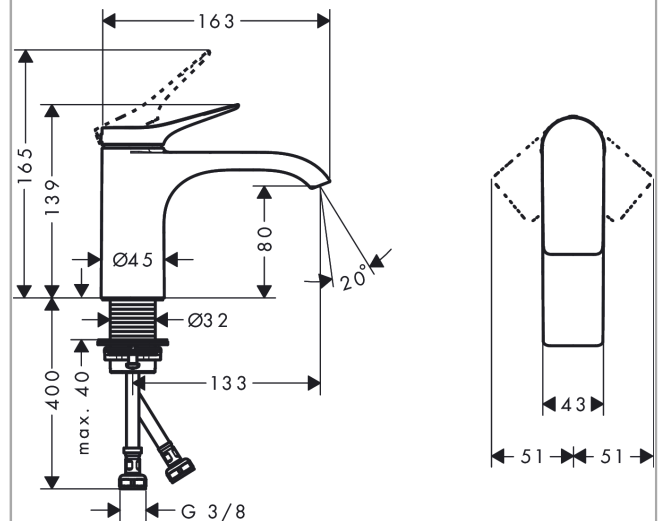

##### product features

- ComfortZone 80
- projection: 133 mm
- spout height: 80 mm
- spray type: WaterfallStream
- maximum flow rate at 3 bar: 5 l/min
- ceramic cartridge
- temperature limitation adjustable
- suitable for continuous flow water heaters
- connection type: G 3/8 connections
- connection dimension: DN15

#### Scale drawing